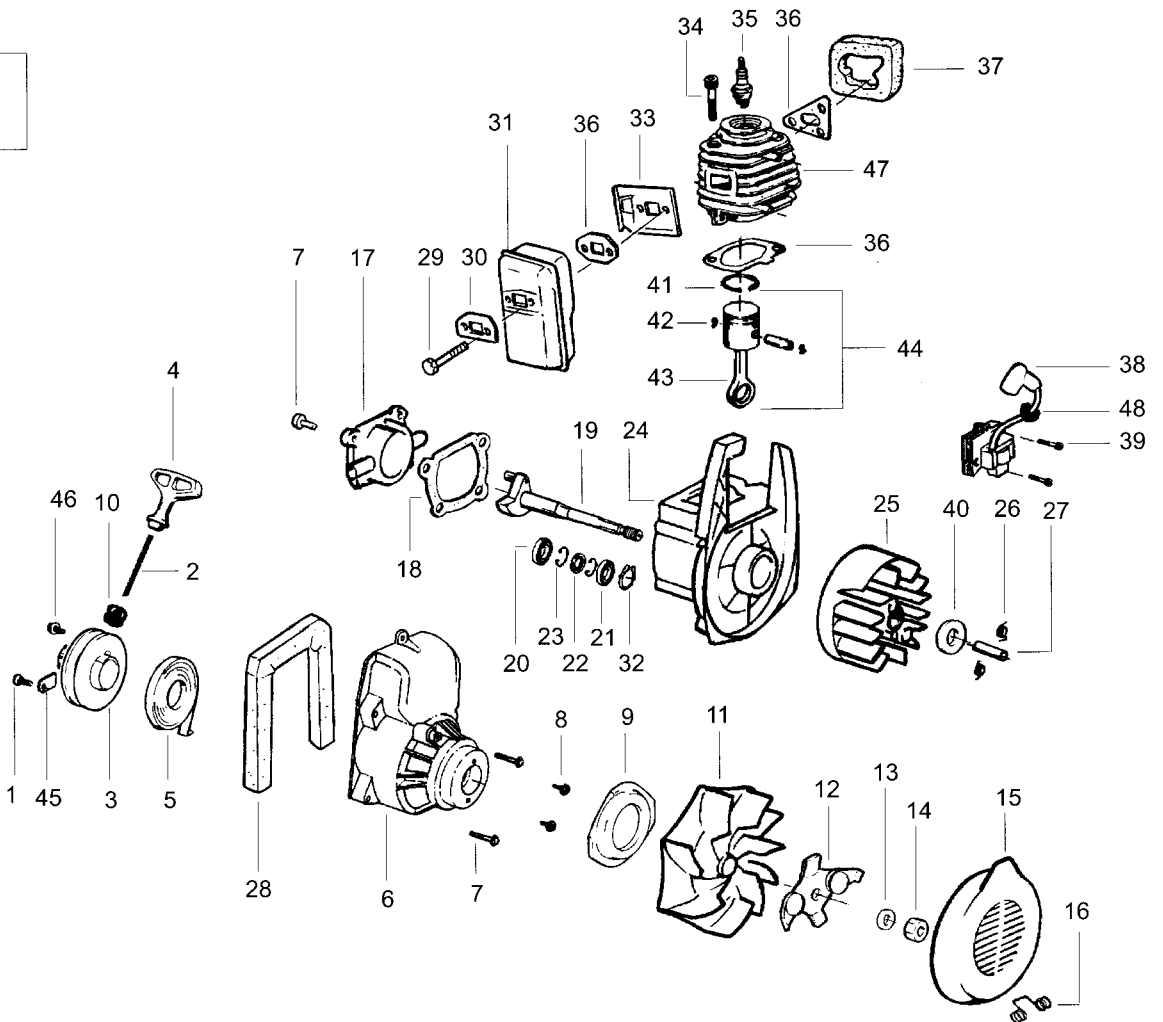

ILLUSTRATED PARTS LIST

BVM 240

CE

October 1999

Gasket
Kit

36

FIGURE 1

1 530015880 Screw	19 530049429 Crankshaft Ass.y.	36 530069813 Gasket Kit
2 530069232 Rope Kit	20 530032125 Inner Bearing	37 530019247 Air Dam
3 530069885 Starter Pulley Kit	21 530032124 Outer Bearing	38 530052266 Ignition Module
4 530049488 Starter Handle	22 530019179 Crankcase Seal	39 530016208 Bolt
5 530042086 Starter Spring	23 530015945 Retaining Ring	40 530015127 Washer
6 530054114 Fan Housing Ass.y.	24 530069818 Crankcase Ass.y. Incl. 20-23.	41 530049903 Piston Ring .2.
7 530015810 Screw	25 530071268 Flywheel/Gasket Kit. Incl. 26.	42 530015162 Retainer
8 530015815 Screw	26 530023817 Spring-Starter Dog	43 530069945 Connecting Rod Ass.y.
9 530019240 O-Ring	27 530016190 Flywheel Spacer	44 530069812 Piston Kit. Incl. 41 & 42
10 530029182 Eyelet	28 530049713 Foam Seal	45 530016226 Pulley Retainer
11 530069817 Impeller .Incl. 10.	29 530016203 Muffler Bolt	46 530016080 Screw-Starter Pulley
12 530095461 Mulch Blade Ass.y.	30 530049454 Muffler Cover Plate	47 530069865 Cylinder
13 530092322 Lockwasher	31 530069914 Muffler Kit	48 530019182 Grommet-Ign. Module
14 530626605 Nut	32 530015941 Retainer Ring-C.chaft	
15 530049313 Inlet Door	33 530049502 Muffler Shield	
16 530402043 Spring-Return Cover	34 530015953 Screw	
17 530049297 Crankcase Cover	35 530030075 Spark Plug .RCJ-8Y.	
18 530019181 Gasket-Crankcase Shroud		