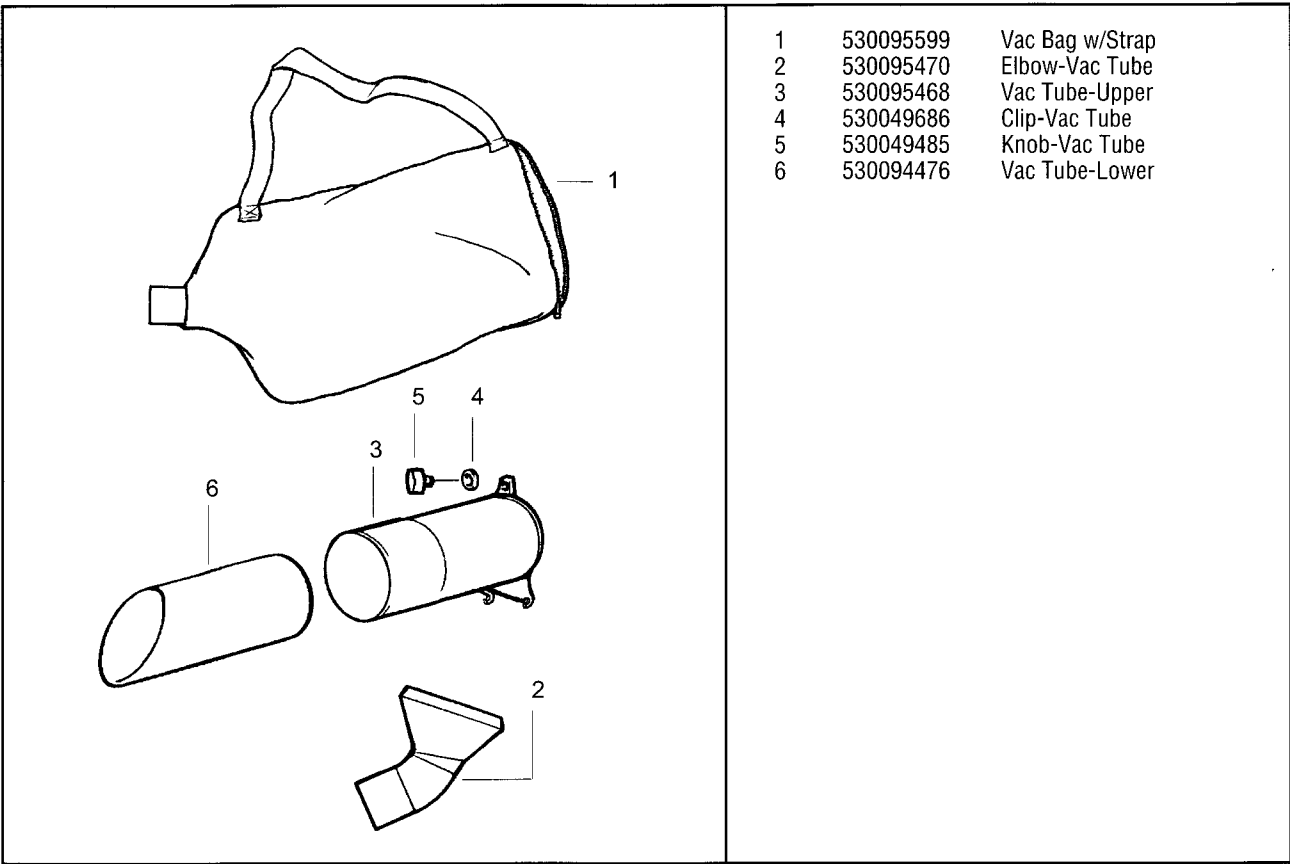

- 1 530095599 Vac Bag w/Strap
- 2 530095470 Elbow-Vac Tube
- 3 530095468 Vac Tube-Upper
- 4 530049686 Clip-Vac Tube
- 5 530049485 Knob-Vac Tube
- 6 530094476 Vac Tube-Lower

FIGURE 3

WALBRO WA 229

1

Carb.
Repair
Kit

2

Gasket/
Dia.
Kit

3

-	530069924	Carburetor Assembly
1	530038403	Limiter Cap
2	530069842	Carburetor Repair Kit
3	530069845	Gasket/Diaphragm Kit

FIGURE 4