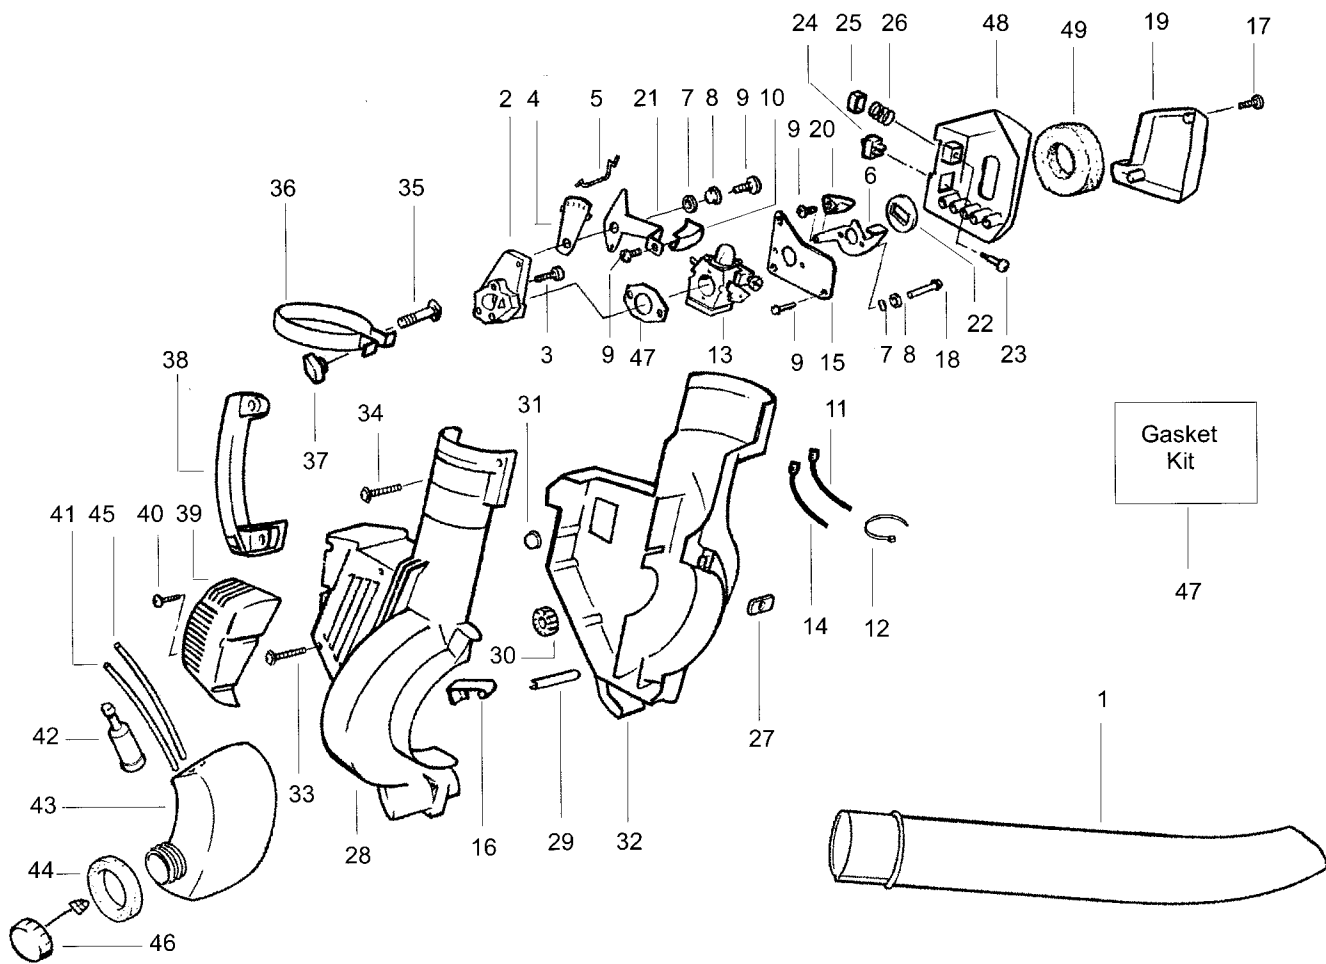

ILLUSTRATED PARTS LIST

BVM 240

CE

October 1999

Gasket
Kit

36

FIGURE 1

1 530015880 Screw	19 530049429 Crankshaft Ass.y.	36 530069813 Gasket Kit
2 530069232 Rope Kit	20 530032125 Inner Bearing	37 530019247 Air Dam
3 530069885 Starter Pulley Kit	21 530032124 Outer Bearing	38 530052266 Ignition Module
4 530049488 Starter Handle	22 530019179 Crankcase Seal	39 530016208 Bolt
5 530042086 Starter Spring	23 530015945 Retaining Ring	40 530015127 Washer
6 530054114 Fan Housing Ass.y.	24 530069818 Crankcase Ass.y. Incl. 20-23.	41 530049903 Piston Ring .2.
7 530015810 Screw	25 530071268 Flywheel/Gasket Kit. Incl. 26.	42 530015162 Retainer
8 530015815 Screw	26 530023817 Spring-Starter Dog	43 530069945 Connecting Rod Ass.y.
9 530019240 O-Ring	27 530016190 Flywheel Spacer	44 530069812 Piston Kit. Incl. 41 & 42
10 530029182 Eyelet	28 530049713 Foam Seal	45 530016226 Pulley Retainer
11 530069817 Impeller .Incl. 10.	29 530016203 Muffler Bolt	46 530016080 Screw-Starter Pulley
12 530095461 Mulch Blade Ass.y.	30 530049454 Muffler Cover Plate	47 530069865 Cylinder
13 530092322 Lockwasher	31 530069914 Muffler Kit	48 530019182 Grommet-Ign. Module
14 530626605 Nut	32 530015941 Retainer Ring-C.chaft	
15 530049313 Inlet Door	33 530049502 Muffler Shield	
16 530402043 Spring-Return Cover	34 530015953 Screw	
17 530049297 Crankcase Cover	35 530030075 Spark Plug .RCJ-8Y.	
18 530019181 Gasket-Crankcase Shroud		